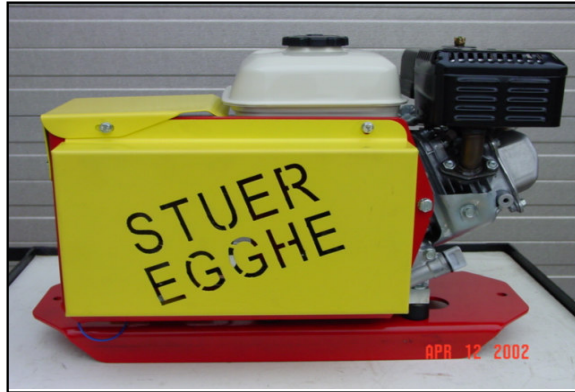

## Generator sets

### HONDA BATTERY CHARGER

- ▶ 12 V DC 50 Amp generator with Honda hand-started petrol engine

The specially designed 12 V DC 45 A generator set with Honda hand-started petrol engine

STUER-EGGHE BVBA  
INDUSTRIEPARK-NOORD 17  
9100 SINT-NIKLAAS  
BELGIE

T: 0032 3 766.04.04  
F: 0032 3 777.77.30  
www.stuer-egghe.be  
Info@stuer-egghe.be

- Honda 4-stroke petrol engine, 4.5 HP, air cooled
- Fuel capacity: 2½ litres RON 98
- Oil capacity: ½ litres SAE 10W-30 SG, SF
- ISKRA or BOSCH alternator 14 VDC 55 Amp